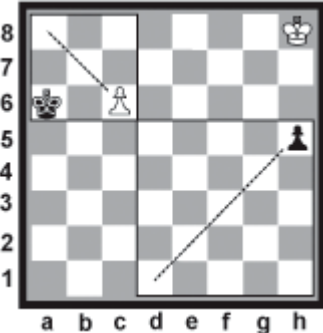

*Endgame Strategies:
Can White Draw?*